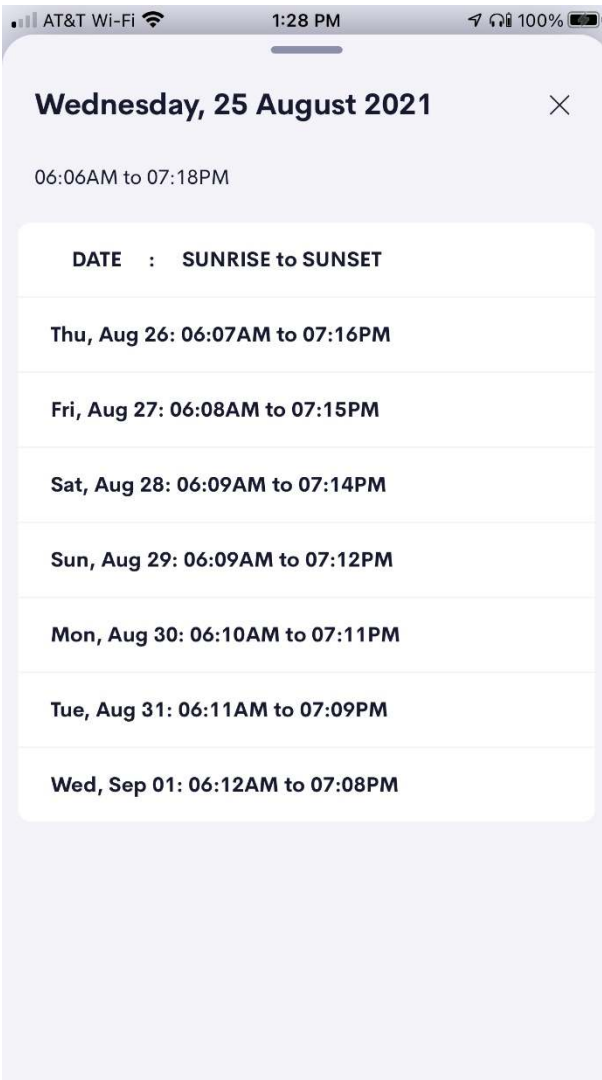

Latitude – house' latitude

Longitude – house' longitude

End-User Experience

This image will be displayed when the license key is invalid or after 2 hours without a license key being entered.

This image will be displayed when the extension is functioning normally.

The time will be adjusted after 60 seconds.

Clicking on the above tile, will bring up the sunset/sunrise times for the next 8 days

Limitations/Known Issues

- No known limitations or issues

Supported Features